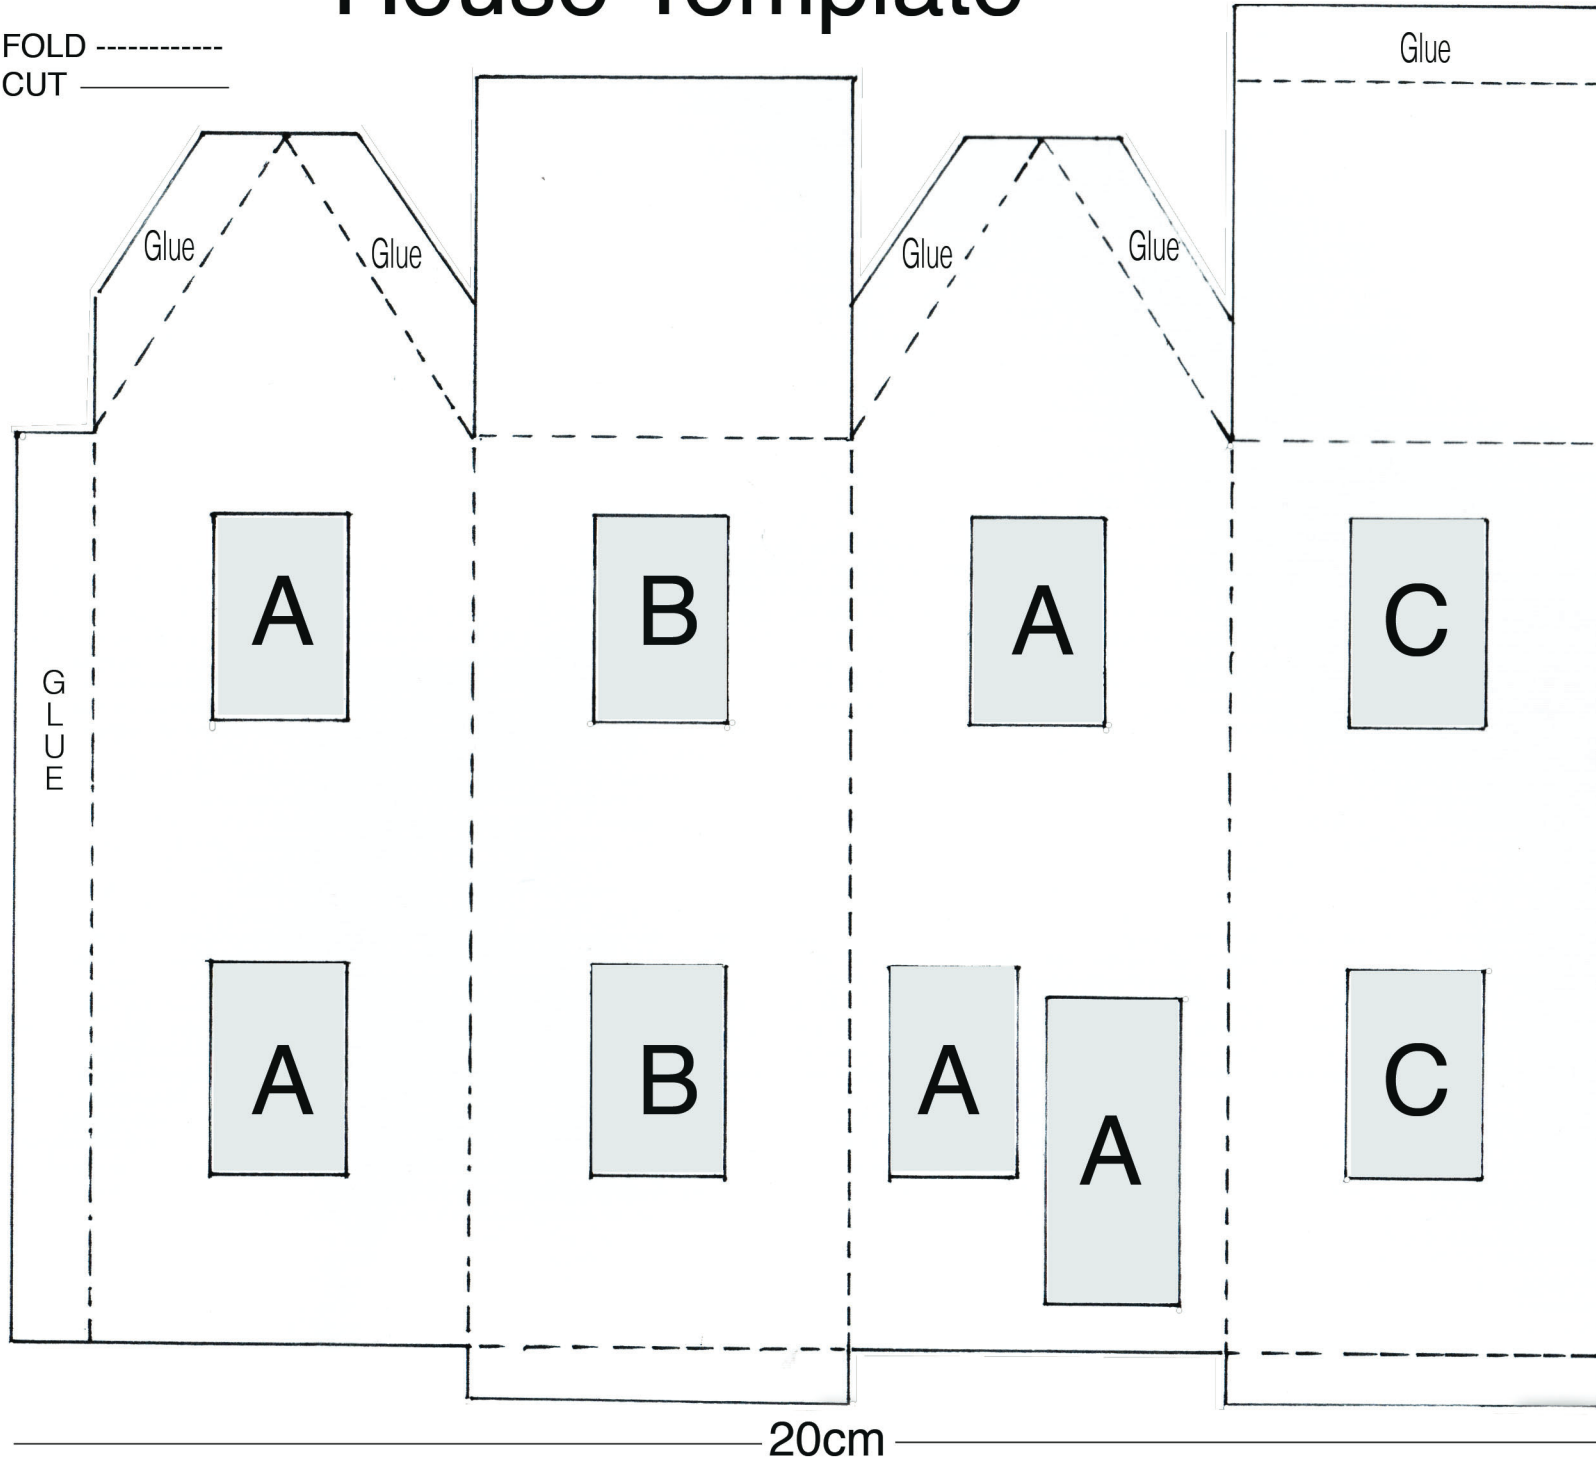

House Template

FOLD -----
CUT _____

Print on to A4 paper
trace template to the material of
your choice

Detached house: Cut A,B,C

Semi Detached: Cut A then B OR C

Terrace house: Cut A only.

Do:

Use any paper or lightweight
material.

Use any colour texture, patterns,
text or anything you can think of.

Add a balcony, extension to roof if
you wish.

DON'T:

Extend the outer measurements
Add side, back or front extensions

Use a heavyweight material

Easy Method: Send me a piece of
A4 paper or lightweight material of
your choice so I can make the house
myself.

Medium: Cut out the outlines of your
house and send so I can fold and
glue

Hard: cut out, fold and glue and send
of give the house to me complete.